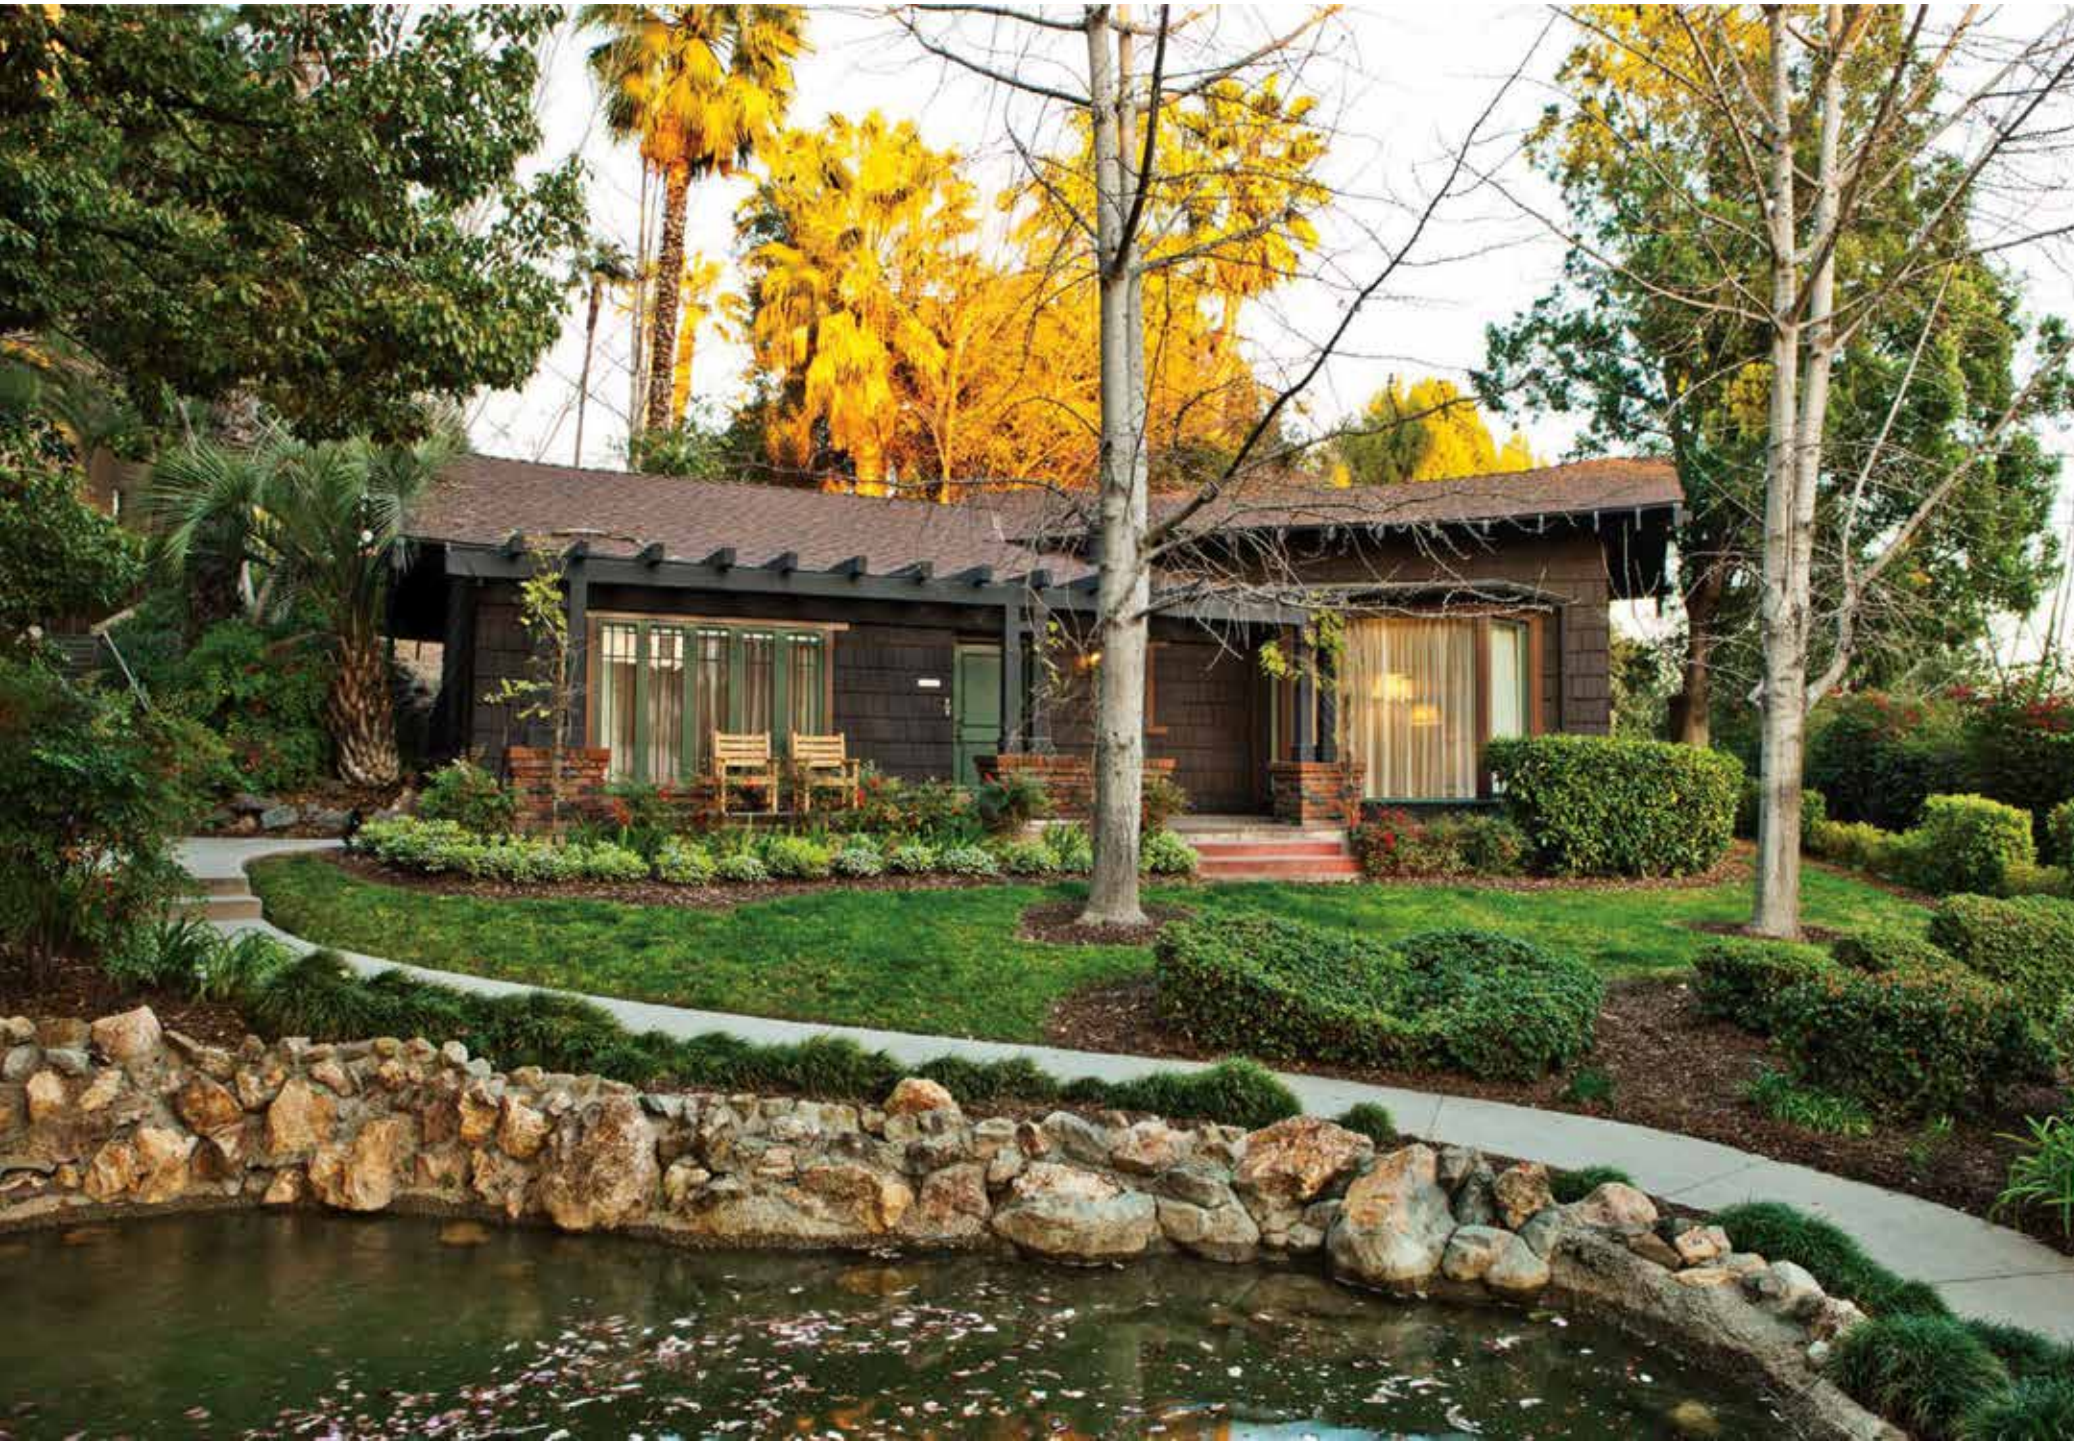

WISTERIA COTTAGE

THE LANGHAM

HUNTINGTON
PASADENA, LOS ANGELES

Wisteria Cottage

Built in 1929, Wisteria Cottage is located near The Japanese Garden at the base of the peaceful trickling water pond and is one of the most private and romantic of all our cottages. Wisteria Cottage is comprised of two unique rooms which can be reserved separately or together as a two bedroom suite with connecting foyer. The cottage also features a charming outdoor patio.

Wisteria California Cottage Suite 1530

This 1,536-square-foot suite features a large master bedroom and separate living room/dining room area with a sofa, lounge chairs, dining table and a large fireplace. The high vaulted ceilings make the suite seem even larger and the French windows allow for abundant amounts of natural light and views of The Japanese Garden and circle road.