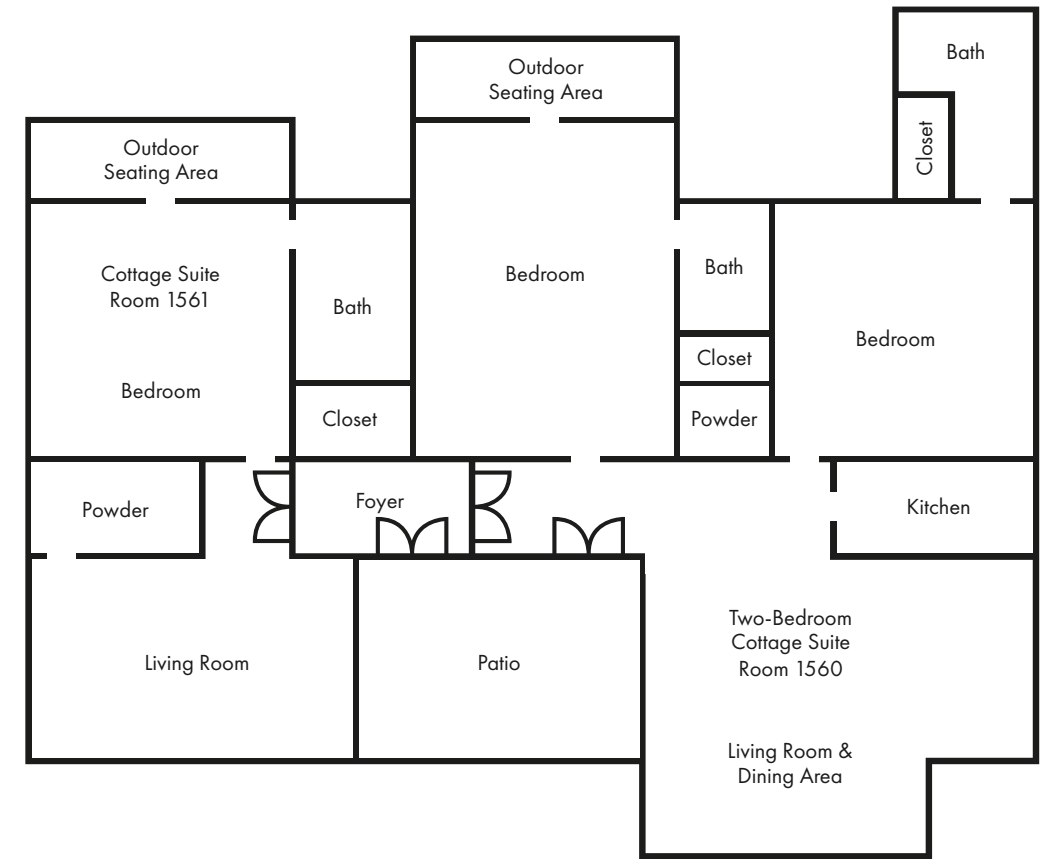

Shamrock Cottage Floorplan

2,623 1,816 Total Square Feet

Two-Bedroom Shamrock Cottage Suite 1560
1,536 Square Feet

Shamrock Cottage Suite 1561
1,087 Square Feet